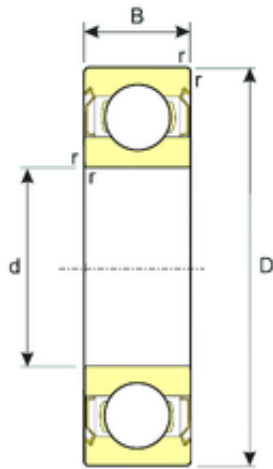

FML ske Manufacturing Co., Ltd

8 mm x 24 mm x 8 mm ISB 628-ZZ deep groove ball bearings

Bearing No. 628-ZZ

Size	8x24x8 mm
Bore Diameter	8 mm
Outer Diameter	24 mm
Width	8 mm
d	8 mm
D	24 mm
B	8 mm
C	8 mm
r min.	0,3 mm
Weight	0,017 Kg
Basic dynamic load rating (C)	3,83 kN
Basic static load rating (C0)	1,63 kN

628-ZZ Bearing 2D drawings and 3D CAD models