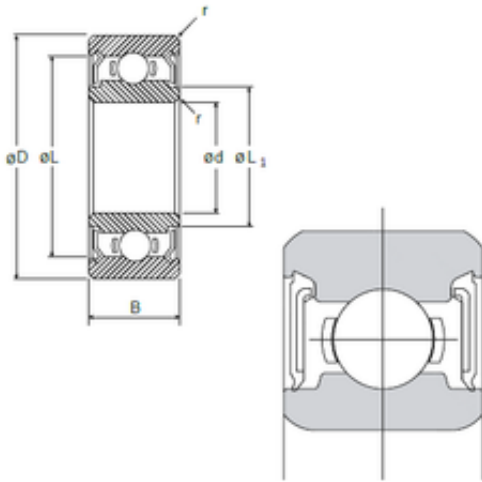

FML ske Manufacturing Co., Ltd

4 mm x 16 mm x 5 mm NMB R-1640DD deep groove ball bearings

Bearing No. R-1640DD

Size	4x16x5 mm
Bore Diameter	4 mm
Outer Diameter	16 mm
Width	5 mm
d	4 mm
D	16 mm
B	5 mm
C	5 mm
r min.	0,3 mm
L	13,41 mm
L1	7,8 mm
Basic dynamic load rating (C)	1,735 kN

R-1640DD Bearing 2D drawings and 3D CAD models