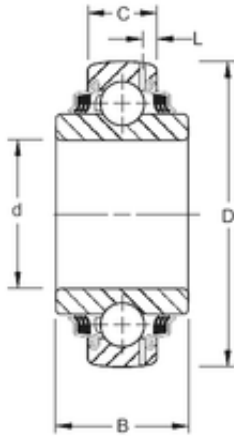

FML ske Manufacturing Co., Ltd

SQUARE BORE

28,6 mm x 80 mm x 36,53 mm Timken
GW208PPB5 deep groove ball bearings

Bearing No. GW208PPB5

Size	28.6x80x36.53 mm
Bore Diameter	28,6 mm
Outer Diameter	80 mm
Width	36,53 mm
d	28,6 mm
D	80 mm
B	36,53 mm
C	21 mm
Weight	0,667 Kg
Basic dynamic load rating (C)	36,8 kN

GW208PPB5 Bearing 2D drawings and 3D CAD models