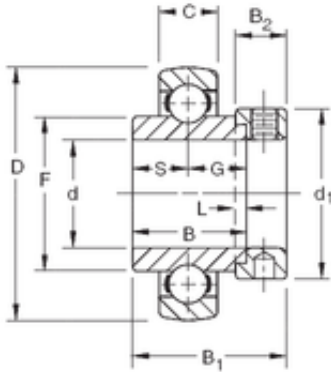

FML ske Manufacturing Co., Ltd

93,6625 mm x 200 mm x 93,66 mm Timken
SM0311WB-BR deep groove ball bearings

Bearing No. SM0311WB-BR

Size	93.6625x200x93.66 mm
Bore Diameter	93,6625 mm
Outer Diameter	200 mm
Width	93,66 mm
d	93,6625 mm
D	200 mm
B	93,66 mm
C	45 mm
d1	139,7 mm
B1	122,24 mm
B2	36,51 mm
F	126,67 mm
G	54,77 mm
L	7,94 mm
S	38,89 mm
Weight	11,09 Kg
Basic dynamic load rating (C)	224 kN

SM0311WB-BR Bearing 2D drawings and 3D CAD models