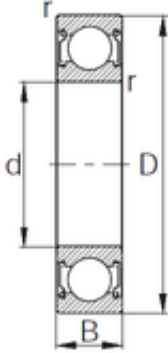

FML ske Manufacturing Co., Ltd

70 mm x 110 mm x 20 mm KBC 6014ZZ deep groove ball bearings

Bearing No. 6014ZZ

Size	70x110x20 mm
Bore Diameter	70 mm
Outer Diameter	110 mm
Width	20 mm
d	70 mm
D	110 mm
B	20 mm
C	20 mm
r	1.1 mm
Weight	0.615 Kg
Basic dynamic load rating (C)	38 kN
Basic static load rating (C0)	31 kN

6014ZZ Bearing 2D drawings and 3D CAD models