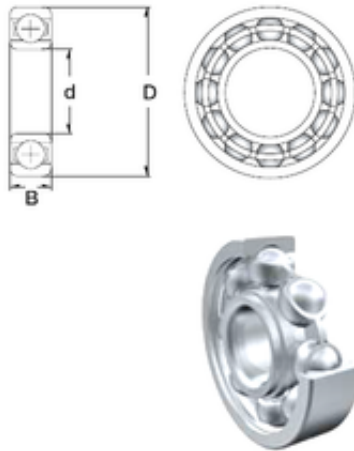

FML ske Manufacturing Co., Ltd

12 mm x 32 mm x 10 mm ZEN 6201 deep groove ball bearings

Bearing No. 6201

Size	12x32x10 mm
Bore Diameter	12 mm
Outer Diameter	32 mm
Width	10 mm
d	12 mm
D	32 mm
B	10 mm
C	10 mm
Weight	0,037 Kg
Basic dynamic load rating (C)	6,8 kN
Basic static load rating (C0)	3,05 kN

6201 Bearing 2D drawings and 3D CAD models