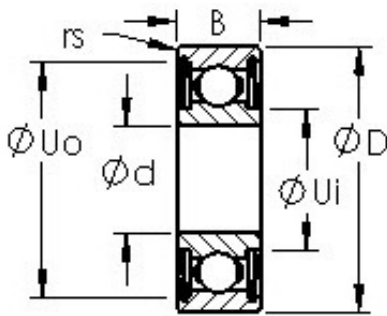

## AST 6221ZZ deep groove ball bearings

Bearing No. 6221ZZ

Size	105x190x36 mm
Bore Diameter	105 mm
Outer Diameter	190 mm
Width	36 mm
Bearing Type	Shielded
Bore Dia (d)	105.0000
Outer Dia (D)	190.0000
Width (B)	36.0000
Radius (min) (rs)	2.100
Dynamic Load Rating (Cr)	133,000
Static Load Rating (Cor)	105,000
Max Speed (Grease) (X1000 RPM)	4
Max Speed (Oil) (X1000 RPM)	4
Max. Shaft Shoulder Dia. Inner (Ui)	127.5
Min. Housing Shoulder Dia., Outer (Uo)	179.000
Weight (g)	3,730.00
Precision	A1
Standard Clearance	C0
Material	52100 Chrome steel (or equivalent)