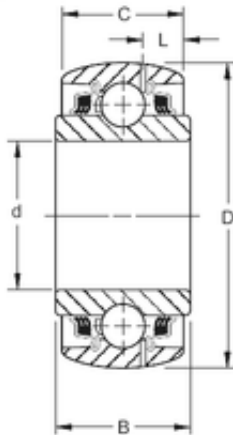

FML ske Manufacturing Co., Ltd

ROUND BORE

70 mm x 125 mm x 61,9 mm Timken
GW214PPB5 deep groove ball bearings

Bearing No. GW214PPB5

Size	70x125x61.9 mm
Bore Diameter	70 mm
Outer Diameter	125 mm
Width	61,9 mm
d	70 mm
D	125 mm
B	61,9 mm
C	39,69 mm
Weight	2,155 Kg
Basic dynamic load rating (C)	71 kN

GW214PPB5 Bearing 2D drawings and 3D CAD models