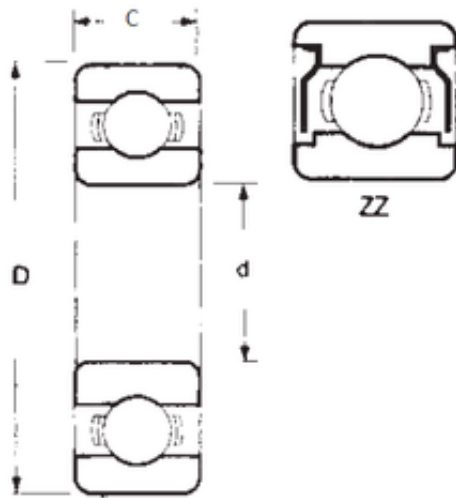

FML ske Manufacturing Co., Ltd

45 mm x 58 mm x 7 mm FBJ 6809ZZ deep groove ball bearings

Bearing No. 6809ZZ

Size	45x58x7 mm
Bore Diameter	45 mm
Outer Diameter	58 mm
Width	7 mm
d	45 mm
D	58 mm
B	7 mm
C	7 mm
Weight	0,04 Kg
Basic dynamic load rating (C)	6,05 kN
Basic static load rating (C0)	4,3 kN

6809ZZ Bearing 2D drawings and 3D CAD models