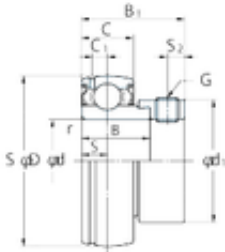

FML ske Manufacturing Co., Ltd

45 mm x 85 mm x 30,2 mm KOYO SA209F
deep groove ball bearings

Bearing No. SA209F

Size	45x85x30.2 mm
Bore Diameter	45 mm
Outer Diameter	85 mm
Width	30,2 mm
d	45 mm
D	85 mm
B	30,2 mm
B1	43,7 mm
C	22 mm
d1	63,5 mm
r min.	1,1 mm
C	6 mm
S	11 mm
S2	6,8 mm
Thread (G)	M8 × 1
Weight	0,82 Kg
Basic dynamic load rating (C)	34,1 kN
Basic static load rating (C0)	21,3 kN

SA209F Bearing 2D drawings and 3D CAD models