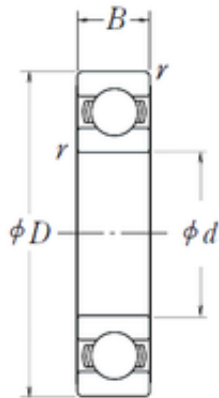

# FML ske Manufacturing Co., Ltd

40 mm x 62 mm x 12 mm NSK 6908L11 deep groove ball bearings

Bearing No. 6908L11

Size	40x62x12 mm
Bore Diameter	40 mm
Outer Diameter	62 mm
Width	12 mm
d	40 mm
D	62 mm
B	12 mm
C	12 mm
r min.	0,6 mm
Basic dynamic load rating (C)	13,7 kN

6908L11 Bearing 2D drawings and 3D CAD models