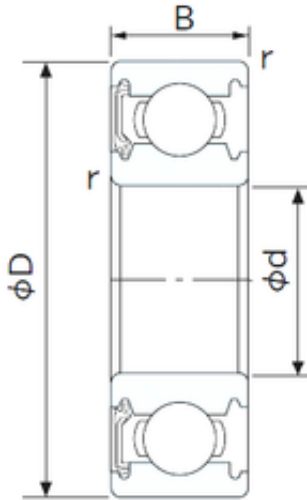

FML ske Manufacturing Co., Ltd

65 mm x 140 mm x 33 mm NACHI 6313NKE
deep groove ball bearings

Bearing No. 6313NKE

Size	65x140x33 mm
Bore Diameter	65 mm
Outer Diameter	140 mm
Width	33 mm
d	65 mm
D	140 mm
B	33 mm
C	33 mm
r min.	2.1 mm
da min.	77 mm
Da max.	128 mm
ra max.	2.0 mm
Weight	2.08 Kg
Basic dynamic load rating (C)	92,5 kN
Basic static load rating (C0)	59,5 kN
(Grease) Lubrication Speed	4700 r/min

6313NKE Bearing 2D drawings and 3D CAD models