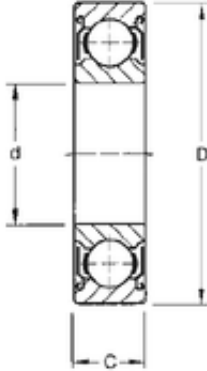

FML ske Manufacturing Co., Ltd

130 mm x 230 mm x 40 mm CYSD 6226-ZZ
deep groove ball bearings

Bearing No. 6226-ZZ

Size	130x230x40 mm
Bore Diameter	130 mm
Outer Diameter	230 mm
Width	40 mm
d	130 mm
D	230 mm
B	40 mm
C	40 mm
r min.	3 mm
Weight	5,96 Kg
Basic dynamic load rating (C)	167 kN
Basic static load rating (C0)	146 kN

6226-ZZ Bearing 2D drawings and 3D CAD models