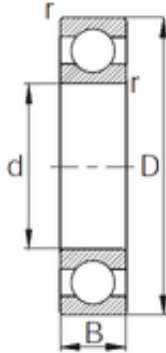

FML ske Manufacturing Co., Ltd

120 mm x 260 mm x 55 mm CYSD 6324 deep groove ball bearings

Bearing No. 6324

| | |
|-------------------------------|---------------|
| Size | 120x260x55 mm |
| Bore Diameter | 120 mm |
| Outer Diameter | 260 mm |
| Width | 55 mm |
| d | 120 mm |
| D | 260 mm |
| B | 55 mm |
| C | 55 mm |
| r min. | 3 mm |
| Weight | 12,5 Kg |
| Basic dynamic load rating (C) | 207 kN |
| Basic static load rating (C0) | 185 kN |
| (Grease) Lubrication Speed | 2200 r/min |

6324 Bearing 2D drawings and 3D CAD models