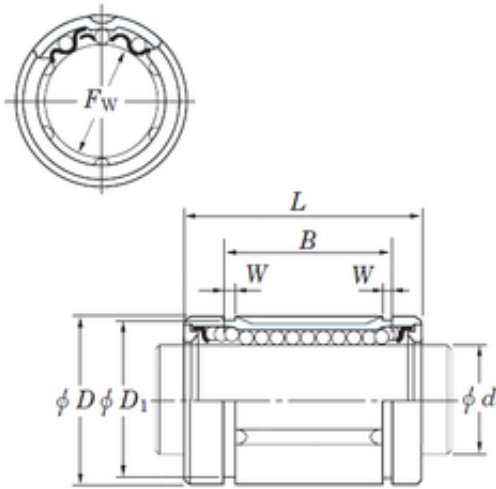

FML ske Manufacturing Co., Ltd

KOYO SDE16MG linear bearings

Bearing No. SDE16MG

Size	16x26x24.9 mm
Bore Diameter	16 mm
Outer Diameter	26 mm
Width	24,9 mm
Fw	16 mm
D	26 mm
B	24,9 mm
D1	24,9 mm
L	36 mm
W	1,3 mm
Weight	0,047 Kg
Basic dynamic load rating (C)	319 kN

SDE16MG Bearing 2D drawings and 3D CAD models