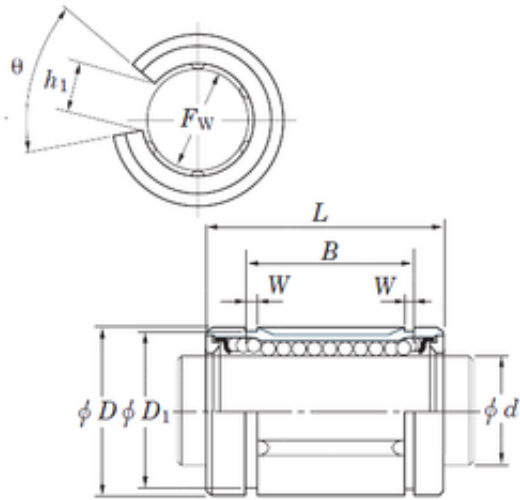

FML ske Manufacturing Co., Ltd

KOYO SDE60OP linear bearings

Bearing No. SDE60OP

Bore Diameter	60 mm
Outer Diameter	90 mm
Fw	60 mm
D	90 mm
h	3 mm
h1	27,2 mm
B	101,7 mm
D1	86,5 mm
L	125 mm
W	3,15 mm
Weight	1,9 Kg
Basic dynamic load rating (C)	6470 kN

SDE60OP Bearing 2D drawings and 3D CAD models