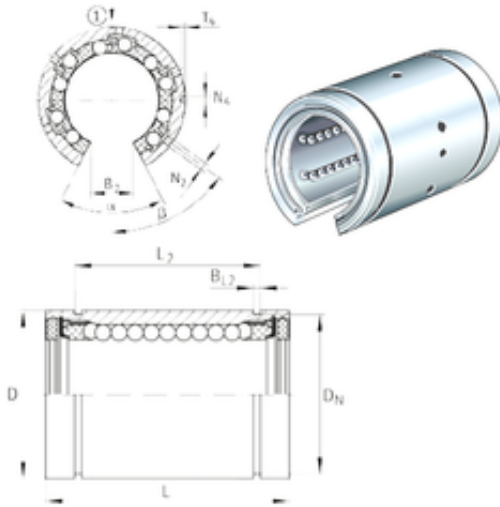

FML ske Manufacturing Co., Ltd

INA KBO16-PP-AS linear bearings

Bearing No. KBO16-PP-AS

KBO16-PP-AS Bearing 2D drawings and 3D CAD models

Bore Diameter	16 mm
Outer Diameter	26 mm
Fw	16 mm
D	26 mm
Dn	24,9 mm
L2	24,6 mm
B2	10,1 mm
N2	2 mm
L	36 mm
BL2	1,3 mm
T4	1,2 mm
N4	2,2 mm
Weight	0,04 Kg
Basic dynamic load rating (C)	0,8 kN