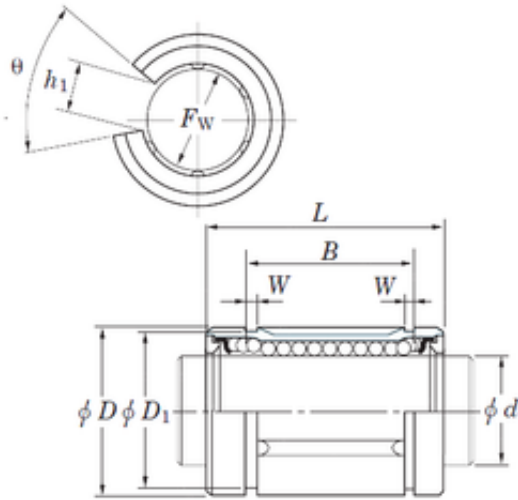

FML ske Manufacturing Co., Ltd

KOYO SDE50OP linear bearings

Bearing No. SDE50OP

Bore Diameter	50 mm
Outer Diameter	75 mm
Fw	50 mm
D	75 mm
h	3 mm
h1	21 mm
B	77,6 mm
D1	72 mm
L	100 mm
W	2,65 mm
Weight	1,05 Kg
Basic dynamic load rating (C)	4020 kN

SDE50OP Bearing 2D drawings and 3D CAD models