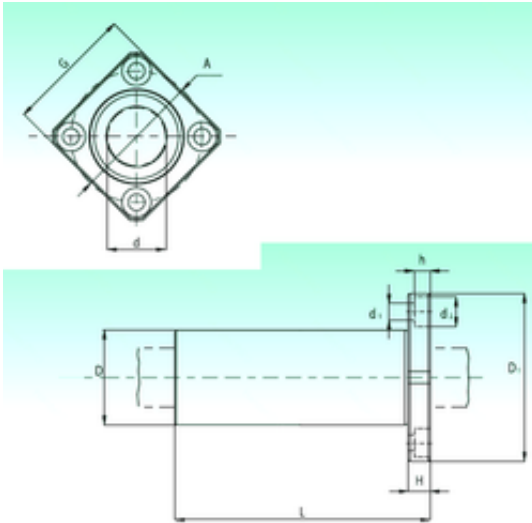

FML ske Manufacturing Co., Ltd

KBKL 60-PP Bearing 2D drawings and 3D CAD models

NBS KBKL 60-PP linear bearings

Bearing No. KBKL 60-PP

Bore Diameter	60 mm
Outer Diameter	90 mm
d	60 mm
D	90 mm
d1	11 mm
d2	17,5 mm
h	10,8 mm
A	112 mm
D1	134 mm
G	106 mm
H	18 mm
L	211 mm
Weight	4,06 Kg
Basic dynamic load rating (C)	7,65 kN