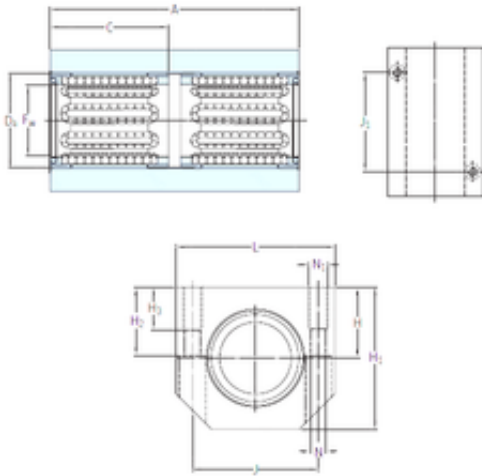

FML ske Manufacturing Co., Ltd

SKF LTBR 20-2LS linear bearings

Bearing No. LTBR 20-2LS

Bore Diameter	20 mm
Fw	20 mm
H3	13 mm
Da	28 mm
A	65 mm
C	30 mm
H	23 mm
H1	45 mm
H2	22 mm
J	40 mm
L	53 mm
N	5,3 mm
J1	45 mm
Thread (N1)	M6
Weight	0,31 Kg
Basic dynamic load rating (C)	1,9 kN

LTBR 20-2LS Bearing 2D drawings and 3D CAD models