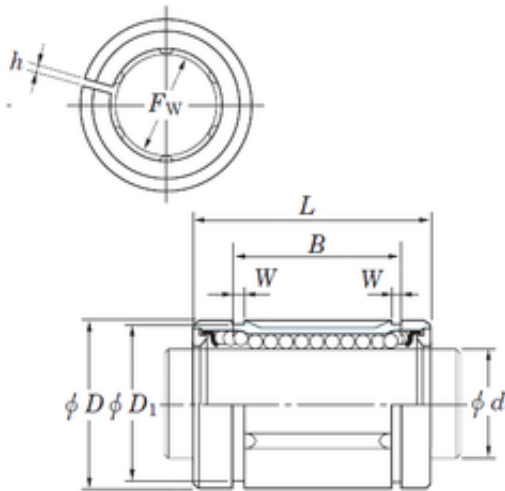

FML ske Manufacturing Co., Ltd

KOYO SDE10AJ linear bearings

Bearing No. SDE10AJ

Size	10x19x22 mm
Bore Diameter	10 mm
Outer Diameter	19 mm
Width	22 mm
Fw	10 mm
D	19 mm
h	1 mm
B	22 mm
D1	18 mm
L	29 mm
W	1,3 mm
Weight	0,027 Kg
Basic dynamic load rating (C)	259 kN

SDE10AJ Bearing 2D drawings and 3D CAD models