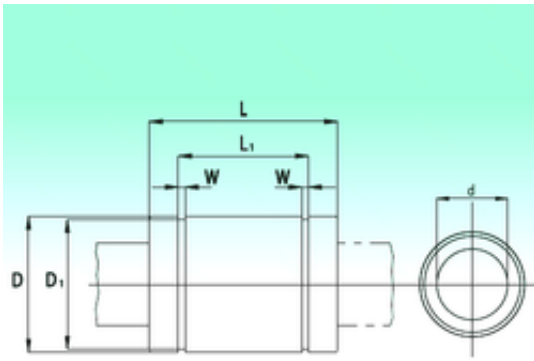

FML ske Manufacturing Co., Ltd

NBS KB50100-PP linear bearings

Bearing No. KB50100-PP

Bore Diameter	50 mm
Outer Diameter	75 mm
d	50 mm
D	75 mm
D1	72 mm
L1	77,6 mm
W	2,65 mm
L	100 mm
Weight	1,03 Kg
Basic dynamic load rating (C)	3,9 kN

KB50100-PP Bearing 2D drawings and 3D CAD models