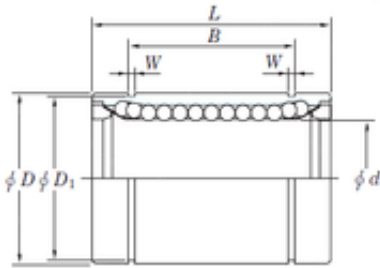

FML ske Manufacturing Co., Ltd

12 mm x 21 mm x 23 mm KOYO SESDM12
linear bearings

Bearing No. SESDM12

Size	12x21x23 mm
Bore Diameter	12 mm
Outer Diameter	21 mm
Width	23 mm
d	12 mm
D	21 mm
B	23 mm
D1	20 mm
L	30 mm
W	1.3 mm
Basic dynamic load rating (C)	510 kN

SESDM12 Bearing 2D drawings and 3D CAD models