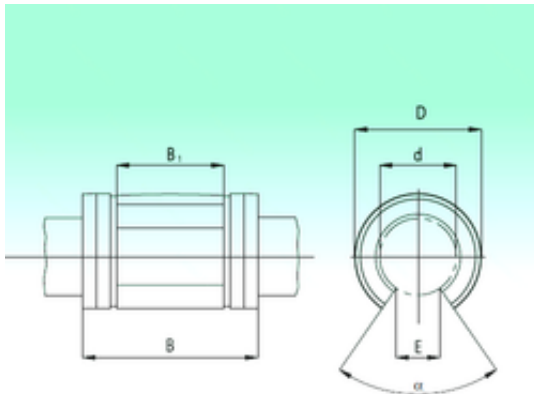

# FML ske Manufacturing Co., Ltd

20 mm x 32 mm x 45 mm NBS KNO2045 linear bearings

Bearing No. KNO2045

Size	20x32x45 mm
Bore Diameter	20 mm
Outer Diameter	32 mm
Width	45 mm
d	20 mm
D	32 mm
B	45 mm
Angle ( )	55 °
B1	28 mm
E	9 mm
Weight	0,051 Kg
Basic dynamic load rating (C)	1,56 kN

KNO2045 Bearing 2D drawings and 3D CAD models