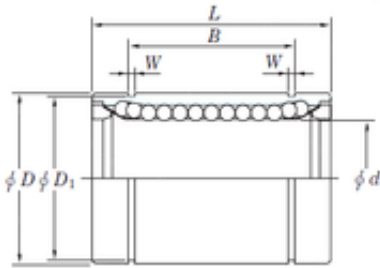

FML ske Manufacturing Co., Ltd

8 mm x 15 mm x 11.5 mm KOYO SESDM 8S
linear bearings

Bearing No. SESDM 8S

Size	8x15x11.5 mm
Bore Diameter	8 mm
Outer Diameter	15 mm
Width	11.5 mm
d	8 mm
D	15 mm
B	11.5 mm
D1	14.3 mm
L	17 mm
W	1.1 mm
Basic dynamic load rating (C)	176 kN

SESDM 8S Bearing 2D drawings and 3D CAD models