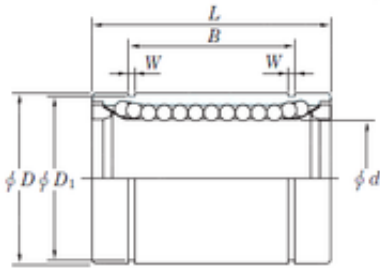

FML ske Manufacturing Co., Ltd

8 mm x 15 mm x 11.5 mm KOYO SESDM 8S linear bearings

Bearing No. SESDM 8S

Size	8x15x11.5 mm
Bore Diameter	8 mm
Outer Diameter	15 mm
Width	11.5 mm
d	8 mm
D	15 mm
B	11.5 mm
D1	14.3 mm
L	17 mm
W	1.1 mm
Basic dynamic load rating (C)	176 kN

SESDM 8S Bearing 2D drawings and 3D CAD models