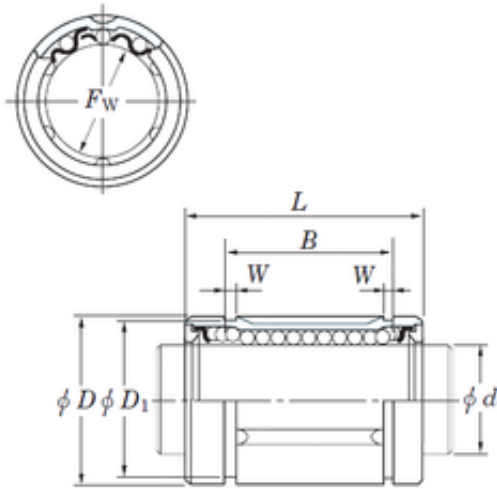

FML ske Manufacturing Co., Ltd

KOYO SDM8S linear bearings

Bearing No. SDM8S

Size	8x15x11.5 mm
Bore Diameter	8 mm
Outer Diameter	15 mm
Width	11,5 mm
Fw	8 mm
D	15 mm
B	11,5 mm
D1	14,3 mm
L	17 mm
W	1,1 mm
Weight	0,01 Kg
Basic dynamic load rating (C)	96 kN

SDM8S Bearing 2D drawings and 3D CAD models