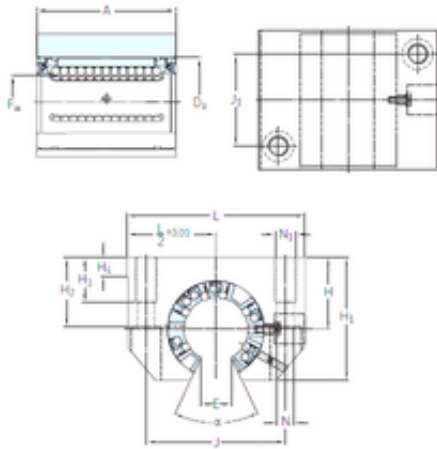

FML ske Manufacturing Co., Ltd

SKF LUNF 16-2LS linear bearings

Bearing No. LUNF 16-2LS

Bore Diameter	16 mm
Fw	16 mm
H4	7 mm
H3	13 mm
Da	26 mm
Angle ()	78 °
A	37 mm
H	22 mm
H1	35 mm
H2	21 mm
J	40 mm
L	53 mm
N	5,3 mm
J1	26 mm
Thread (E)	10,4
Thread (N1)	M6
Weight	0,132 Kg
Basic dynamic load rating (C)	1,32 kN

LUNF 16-2LS Bearing 2D drawings and 3D CAD models