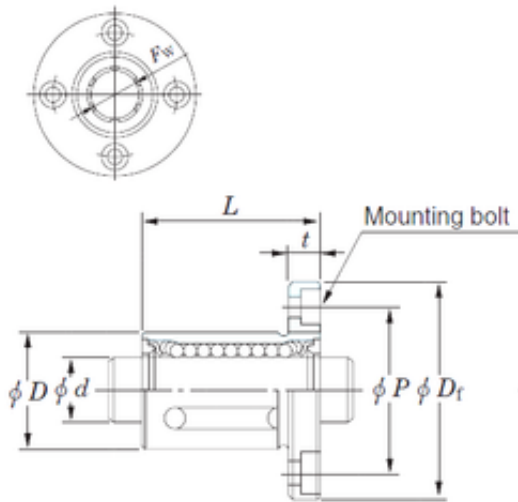

FML ske Manufacturing Co., Ltd

KOYO SDMF8MG linear bearings

Bearing No. SDMF8MG

Bore Diameter	8 mm
Outer Diameter	15 mm
Fw	8 mm
D	15 mm
P	24 mm
t	5 mm
D1	32 mm
K	25 mm
L	24 mm
Bolt (G)	M3
Weight	34 Kg
Basic dynamic load rating (C)	134 kN

SDMF8MG Bearing 2D drawings and 3D CAD models