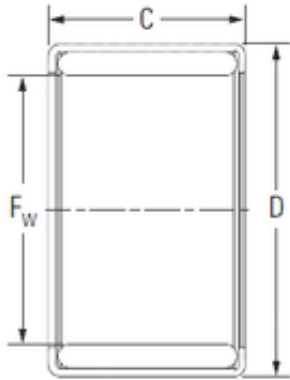

FML ske Manufacturing Co., Ltd

KOYO 18YM2416 needle roller bearings

Bearing No. 18YM2416

| | |
|-------------------------------|-------------|
| Size | 18x24x16 mm |
| Bore Diameter | 18 mm |
| Outer Diameter | 24 mm |
| Width | 16 mm |
| Fw | 18 mm |
| D | 24 mm |
| C | 16 mm |
| Weight | 0,019 Kg |
| Basic dynamic load rating (C) | 17,2 kN |
| Basic static load rating (C0) | 30,7 kN |

18YM2416 Bearing 2D drawings and 3D CAD models