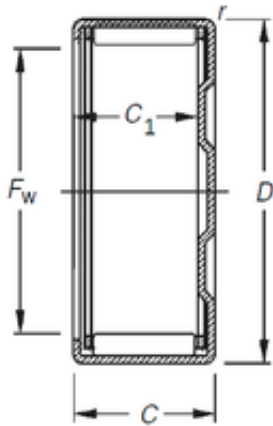

Timken BK1514RS needle roller bearings

Bearing No. BK1514RS

Size	15x21x14 mm
Bore Diameter	15 mm
Outer Diameter	21 mm
Width	14 mm
Fw	15 mm
D	21 mm
C	14 mm
r	1 mm
C1	11,3 mm
Weight	0,017 Kg
Basic dynamic load rating (C)	7,87 kN
Basic static load rating (C0)	9,69 kN

BK1514RS Bearing 2D drawings and 3D CAD models