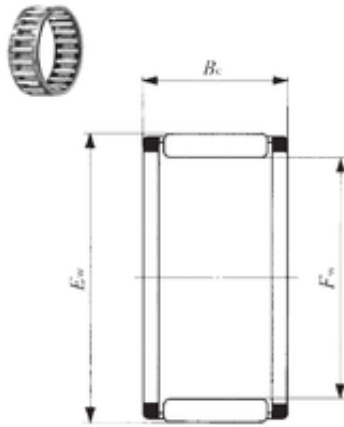

FML ske Manufacturing Co., Ltd

IKO KT 556325 needle roller bearings

Bearing No. KT 556325

Bore Diameter	55 mm
Outer Diameter	63 mm
Fw	55 mm
Ew	63 mm
Bc	25 mm
Weight	0,087 Kg
Basic dynamic load rating (C)	46,8 kN
Basic static load rating (C0)	88,6 kN

KT 556325 Bearing 2D drawings and 3D CAD models