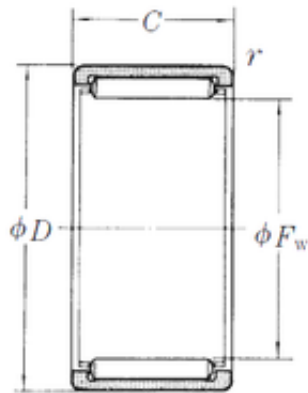

FML ske Manufacturing Co., Ltd

NSK RLM2428 needle roller bearings

Bearing No. RLM2428

Size	24x31x28 mm
Bore Diameter	24 mm
Outer Diameter	31 mm
Width	28 mm
Fw	24 mm
D	31 mm
C	28 mm
r min.	0,5 mm
Weight	0,046 Kg
Basic dynamic load rating (C)	23,7 kN
Basic static load rating (C0)	39,5 kN

RLM2428 Bearing 2D drawings and 3D CAD models