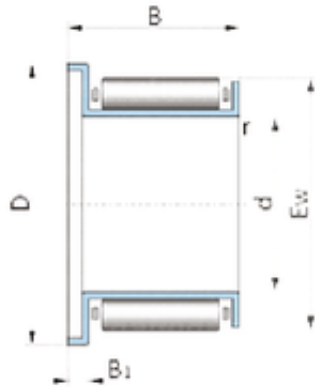

FML ske Manufacturing Co., Ltd

23,4 mm x 29,45 mm x 13 mm INA F-205337
needle roller bearings

Bearing No. F-205337

Size	23.4x29.45x13 mm
Bore Diameter	23,4 mm
Outer Diameter	29,45 mm
Width	13 mm
d	23,4 mm
D	29,45 mm
D1	27,4 mm
B	13 mm

F-205337 Bearing 2D drawings and 3D CAD models