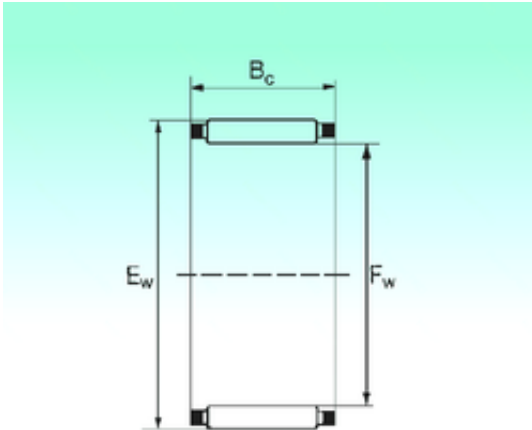

FML ske Manufacturing Co., Ltd

NBS K 100x108x27 needle roller bearings

Bearing No. K 100x108x27

Bore Diameter	100 mm
Outer Diameter	108 mm
Fw	100 mm
Ew	108 mm
Bc	27 mm
Weight	0,176 Kg
Basic dynamic load rating (C)	56,5 kN
Basic static load rating (C0)	142,5 kN

K 100x108x27 Bearing 2D drawings and 3D CAD models