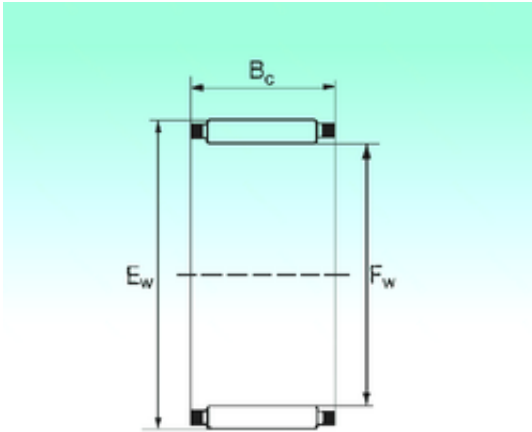

FML ske Manufacturing Co., Ltd

NBS K 130x137x24 needle roller bearings

Bearing No. K 130x137x24

| | |
|-------------------------------|----------|
| Bore Diameter | 130 mm |
| Outer Diameter | 137 mm |
| Fw | 130 mm |
| Ew | 137 mm |
| Bc | 24 mm |
| Weight | 0,17 Kg |
| Basic dynamic load rating (C) | 57,95 kN |
| Basic static load rating (C0) | 176,7 kN |

K 130x137x24 Bearing 2D drawings and 3D CAD models