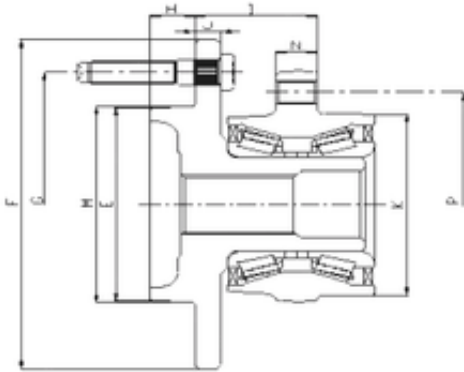

FML ske Manufacturing Co., Ltd

ILJIN IJ223028 angular contact ball bearings

Bearing No. IJ223028

P	126 mm
I	49,16 mm
E	86,76 mm
F	181 mm
G	134,938 mm
H	23 mm
J	10,4 mm
K	99,3 mm
M	89,9 mm
N	13,7 mm
1	Wheel Bearing

IJ223028 Bearing 2D drawings and 3D CAD models