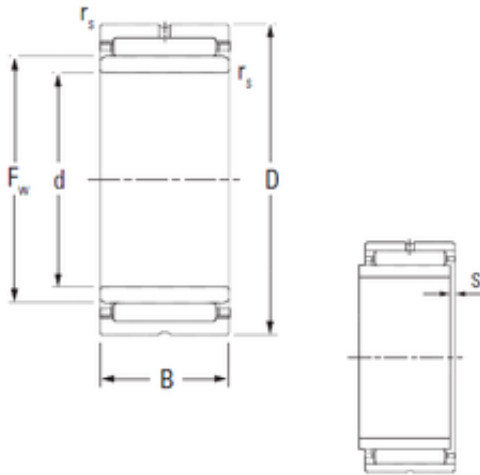

FML ske Manufacturing Co., Ltd

65 mm x 90 mm x 35 mm KOYO NKJ65/35
needle roller bearings

Bearing No. NKJ65/35

Size	65x90x35 mm
Bore Diameter	65 mm
Outer Diameter	90 mm
Width	35 mm
d	65 mm
Fw	73 mm
D	90 mm
B	35 mm
C	35 mm
r5 min.	0,6 mm
S	2 mm
Weight	0,69 Kg
Basic dynamic load rating (C)	82,5 kN
Basic static load rating (C0)	173 kN
(Grease) Lubrication Speed	5800 r/min

NKJ65/35 Bearing 2D drawings and 3D CAD models