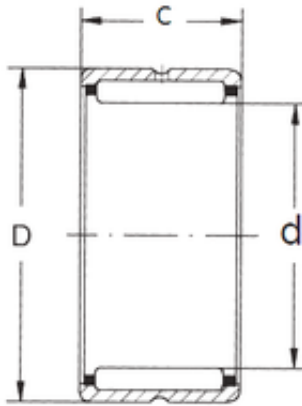

FML ske Manufacturing Co., Ltd

FBJ NK45/20 needle roller bearings

Bearing No. NK45/20

| | |
|-------------------------------|-------------|
| Size | 45x55x20 mm |
| Bore Diameter | 45 mm |
| Outer Diameter | 55 mm |
| Width | 20 mm |
| d | 45 mm |
| D | 55 mm |
| C | 20 mm |
| Weight | 0,091 Kg |
| Basic dynamic load rating (C) | 27,5 kN |
| Basic static load rating (C0) | 53 kN |
| (Grease) Lubrication Speed | 6000 r/min |

NK45/20 Bearing 2D drawings and 3D CAD models