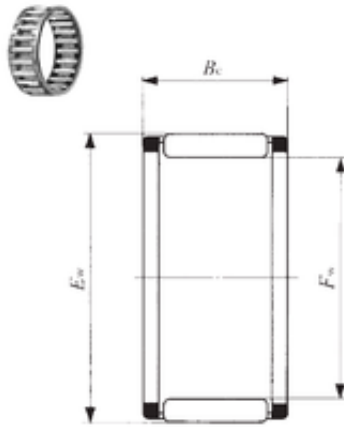

FML ske Manufacturing Co., Ltd

IKO KT 162420 needle roller bearings

Bearing No. KT 162420

Bore Diameter	16 mm
Outer Diameter	24 mm
Fw	16 mm
Ew	24 mm
Bc	20 mm
Weight	0,0235 Kg
Basic dynamic load rating (C)	18,5 kN
Basic static load rating (C0)	19 kN

KT 162420 Bearing 2D drawings and 3D CAD models