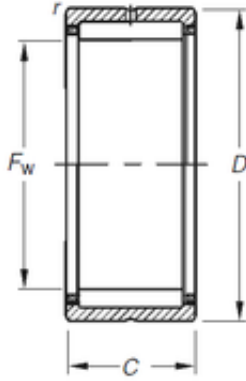

## Timken NK95/36 needle roller bearings

Bearing No. NK95/36

Size	95x115x36 mm
Bore Diameter	95 mm
Outer Diameter	115 mm
Width	36 mm
d	95 mm
D	115 mm
C	36 mm
r	1 mm
Weight	0,803 Kg
Basic dynamic load rating (C)	114 kN
Basic static load rating (C0)	238 kN
(Grease) Lubrication Speed	4500 r/min

NK95/36 Bearing 2D drawings and 3D CAD models