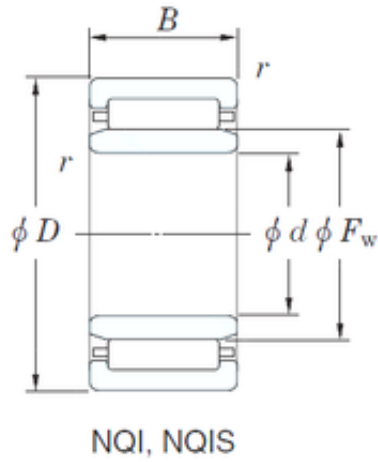

FML ske Manufacturing Co., Ltd

25 mm x 38 mm x 15 mm KOYO NQI25/15
needle roller bearings

Bearing No. NQI25/15

Size	25x38x15 mm
Bore Diameter	25 mm
Outer Diameter	38 mm
Width	15 mm
d	25 mm
Fw	29 mm
D	38 mm
B	15 mm
C	15 mm
r min.	0,6 mm
Weight	0,061 Kg
Basic dynamic load rating (C)	14,6 kN
Basic static load rating (C0)	22,6 kN

NQI25/15 Bearing 2D drawings and 3D CAD models