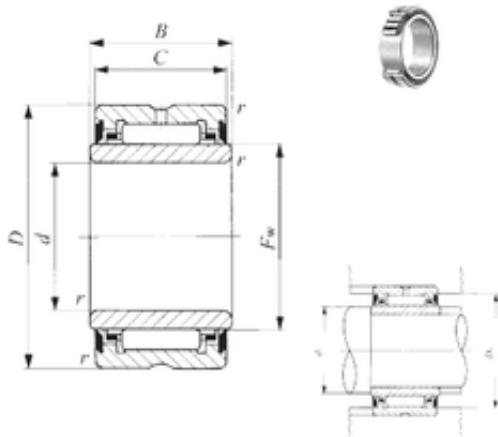

FML ske Manufacturing Co., Ltd

32 mm x 52 mm x 21 mm IKO NA 49/32UU needle roller bearings

Bearing No. NA 49/32UU

NA 49/32UU Bearing 2D drawings and 3D CAD models

Size	32x52x21 mm
Bore Diameter	32 mm
Outer Diameter	52 mm
Width	21 mm
d	32 mm
Fw	40 mm
D	52 mm
B	21 mm
C	20 mm
r min.	0,6 mm
da min.	36 mm
da max	39 mm
Da max.	48 mm
Weight	0,167 Kg
Basic dynamic load rating (C)	29,4 kN
Basic static load rating (C0)	44,2 kN
Category	Bearings
Inventory	0.0
Manufacturer Name	IKO
Minimum Buy Quantity	N/A
Weight / Kilogram	0
Product Group	B04144