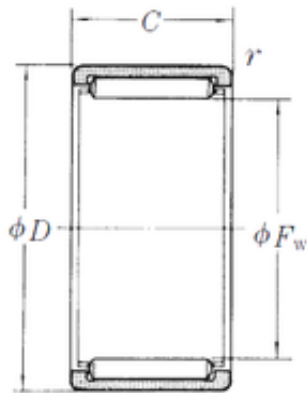

## NSK RLM121920-1 needle roller bearings

Bearing No. RLM121920-1

Size	12x19x20 mm
Bore Diameter	12 mm
Outer Diameter	19 mm
Width	20 mm
Fw	12 mm
D	19 mm
C	20 mm
r min.	0,3 mm
Weight	0,018 Kg
Basic dynamic load rating (C)	12 kN
Basic static load rating (C0)	13,5 kN

RLM121920-1 Bearing 2D drawings and 3D CAD models