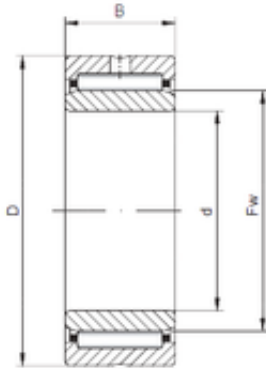

FML ske Manufacturing Co., Ltd

20 mm x 32 mm x 16 mm ISO NKI20/16 needle roller bearings

Bearing No. NKI20/16

Size	20x32x16 mm
Bore Diameter	20 mm
Outer Diameter	32 mm
Width	16 mm
d	20 mm
Fw	24 mm
D	32 mm
B	16 mm
C	16 mm

NKI20/16 Bearing 2D drawings and 3D CAD models