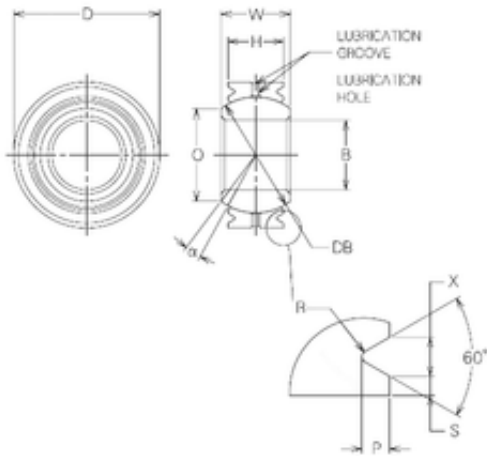

## 12 mm x 25 mm x 12 mm NMB MBG12VCR plain bearings

Bearing No. MBG12VCR

Size	12x25x13 mm
Bore Diameter	12 mm
Outer Diameter	25 mm
Width	13 mm
d	12 mm
D	25 mm
B	13 mm
C	10 mm
P	1,5 mm
Db	19,844 mm
X	2 mm
O	15 mm
B	12 mm
D	25 mm
H	10 mm
R	0,5 mm
S	0,7 mm
W	13 mm
Angle	10 °
Weight	0,032 Kg
Static load rating radial (C0)	79,43 kN

MBG12VCR Bearing 2D drawings and 3D CAD models