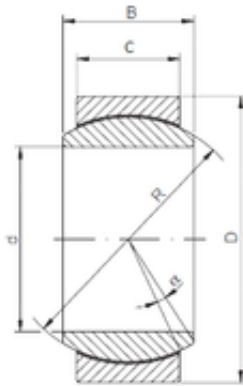

## 100 mm x 150 mm x 70 mm ISO GE 100 ECR-2RS plain bearings

Bearing No. GE 100 ECR-2RS

Size	100x150x70 mm
Bore Diameter	100 mm
Outer Diameter	150 mm
Width	70 mm
d	100 mm
D	150 mm
B	70 mm
C	55 mm
R	130 mm
Angle	7 °

GE 100 ECR-2RS Bearing 2D drawings and 3D CAD models