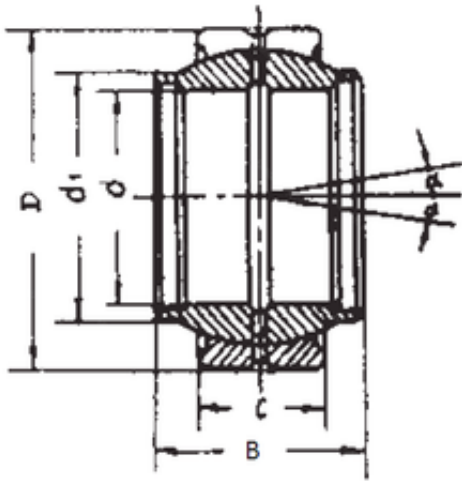

FML ske Manufacturing Co., Ltd

220 mm x 320 mm x 135 mm FBJ GE220XS
plain bearings

Bearing No. GE220XS

Size	220x320x135 mm
Bore Diameter	220 mm
Outer Diameter	320 mm
Width	135 mm
d	220 mm
D	320 mm
B	135 mm
C	100 mm
d1	238 mm
Angle	8 °
Weight	35.5 Kg
Basic dynamic load rating (C)	2320 kN

GE220XS Bearing 2D drawings and 3D CAD models