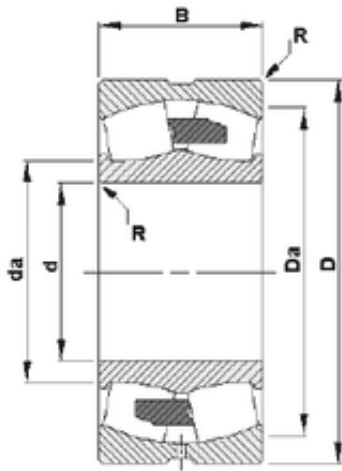

# FML ske Manufacturing Co., Ltd

260 mm x 480 mm x 130 mm Timken  
22252YMB spherical roller bearings

Bearing No. 22252YMB

Size	260x480x130 mm
Bore Diameter	260 mm
Outer Diameter	480 mm
Width	130 mm
d	260 mm
D	480 mm
B	130 mm
C	130 mm
R	4 mm
Da	430 mm
da	309 mm

22252YMB Bearing 2D drawings and 3D CAD models