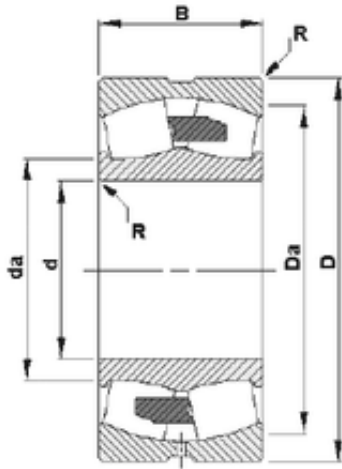

FML ske Manufacturing Co., Ltd

260 mm x 540 mm x 165 mm Timken
22352YMB spherical roller bearings

Bearing No. 22352YMB

Size	260x540x165 mm
Bore Diameter	260 mm
Outer Diameter	540 mm
Width	165 mm
d	260 mm
D	540 mm
B	165 mm
C	165 mm
R	5 mm
Da	475 mm
da	321 mm

22352YMB Bearing 2D drawings and 3D CAD models