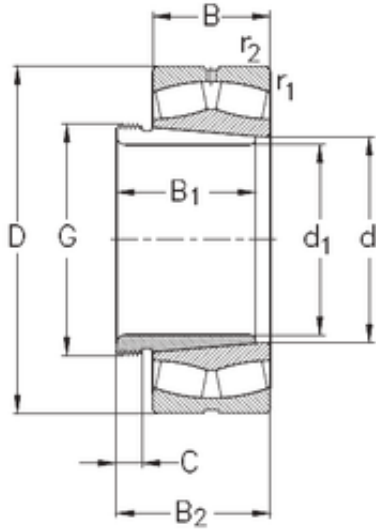

## 340 mm x 620 mm x 224 mm NKE 23268-K-MB-W33+AH23268 spherical roller bearings

Bearing No. 23268-K-MB-W33+AH23268

23268-K-MB-W33+AH23268 Bearing 2D drawings and 3D CAD models

Size	340x620x224 mm
Bore Diameter	340 mm
Outer Diameter	620 mm
Width	224 mm
d	340 mm
d1	320 mm
D	620 mm
B	224 mm
C	224 mm
r1 min.	6 mm
r2 min.	6 mm
B1	264 mm
B2	273 mm
C	38 mm
Thread (G)	Tr 370x5
Weight	323 Kg
Basic dynamic load rating (C)	4430 kN
Basic static load rating (C0)	7560 kN
Limiting speed	800 r/min
Calculation factor (e)	0,37
Calculation factor (Y0)	1,7
Calculation factor (Y1)	1,8